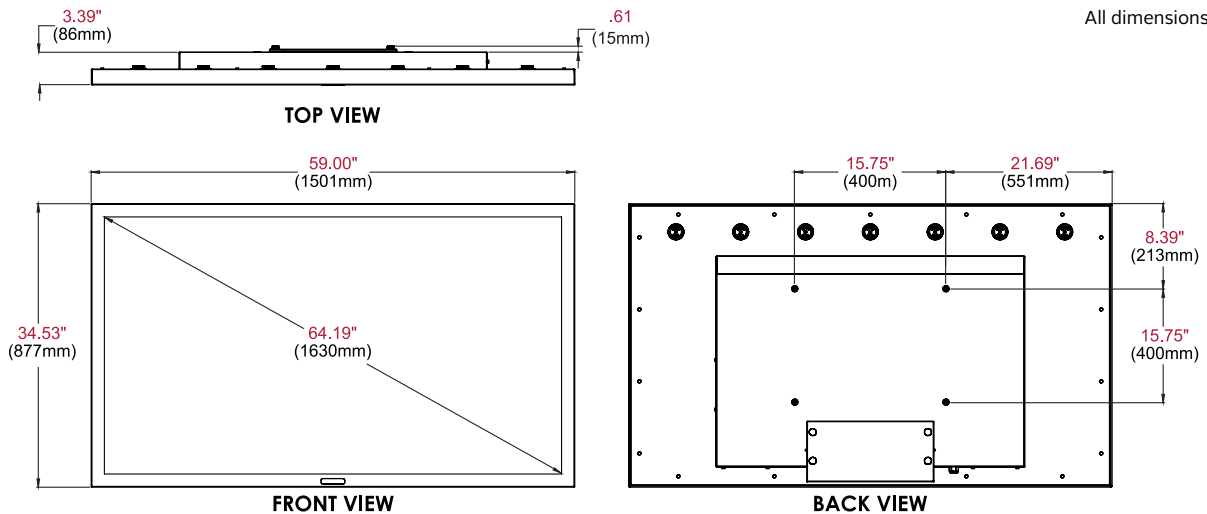

Environmental

STORAGE AND OPERATING TEMPERATURE	-22°F to 122°F (-30°C to 50°C)
IP RATING	IP55

Power

AC INPUT	110 VAC to 240 VAC, 50 to 60 Hz
POWER CONSUMPTION	Nominal - 141W Max - 174W

Mechanical

SIZE (W x H x D)	59.11" x 34.51" x 4.00" (1501 x 877 x 102mm)	VESA® PATTERN	400 x 400mm
COLOR	Black	NET WEIGHT	85.05lb (38.58kg)

Package Specifications

	PACKAGE SIZE (W x H x D)	PACKAGE SHIP WEIGHT	PACKAGE UPC CODE	PACKAGE CONTENTS	UNITS IN PACKAGE
UV652	63.98" x 39.06" x 8.35" (1625 x 992 x 212mm)	102.22lb (46.37kg)	735029314370	Display, Universal Remote Control, Power Cord, Manual, Input Cover Panel, Display Cover and IR Extender	1

Accessories

EPT650(-S): Outdoor Universal Tilt Wall Mount	HDS-OWRE-300: Wireless Outdoor Integration Module
ESA763PU: Outdoor Articulating Wall Mount	ACCD-05K: 5V DC Power Kit
SPK-080: Xtreme™ Outdoor Soundbar	ACCD-12K: 12V DC Power Kit
HDS300: PeerAir™ Pro Wireless AV Multi-Display System	ACCD-ALG: Analog Accessory Kit

Architect Specifications

The UltraView™ UHD Outdoor TV shall be a Peerless-AV model UV652 and shall be located where indicated on the plans. Assembly and installation shall be done according to instructions provided by the manufacturer.

Visit peerless-av.com to see the complete line of AV solutions from Peerless-AV, including outdoor displays, wireless, kiosks, digital audio, display mounts, projector mounts, carts/stands, and a full assortment of accessories.

Peerless-AV
2300 White Oak Circle
Aurora, IL 60502 USA
(800) 865-2112
(630) 375-5100
Fax: (800) 359-6500

Peerless-AV Europe
Unit 3 Watford Interchange
Colonial Way, Watford
Herts, WD24 4WP
United Kingdom
+44 (0) 1923 200100
Fax: +44 (0) 1923 200101

Peerless-AV de México
Ave de las Industrias 413
Parque Industrial Escobedo
Escobedo, N.L.,
Mexico 66050
+52 (81) 8384-8300
Fax: +52 (81) 8384-8360