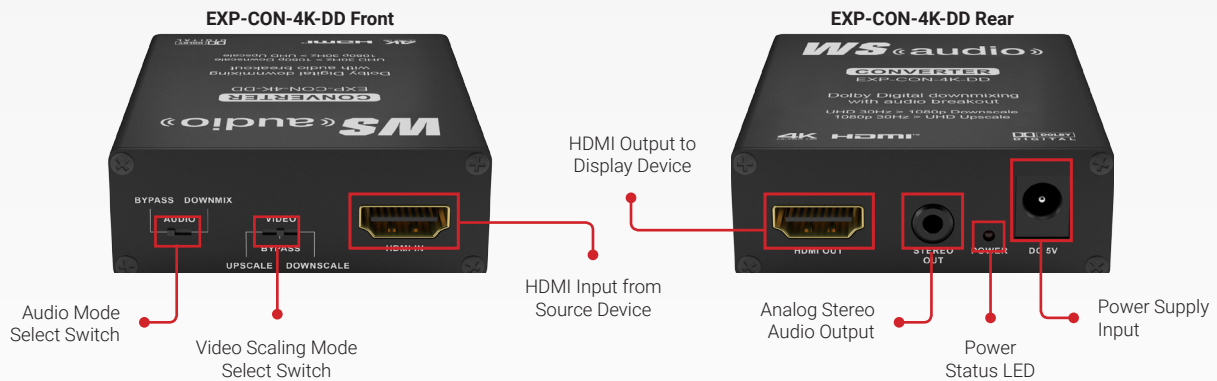

WyreStorm Express™ 4K UHD Downscaler and HD Upscaler with Dolby Digital Downmixing

EXP-CON-4K-DD

WyreStorm® Express

Specification Sheet

WyreStorm - Because the Technology Matters.

Introduction

The WyreStorm EXP-CON-4K-DD is an in-line HDMI video scaler that can connect between a screen and a distribution system to scale incoming 4K/30Hz content to 1080p. It can also downmix Dolby Digital 5.1 audio to stereo via the HDMI output or stereo audio output port.

In the Box

- 1x EXP-CON-4K-DD AV Scaler/Downmixer
- 1x 5v DC power supply
- 1x Install Guide

Specifications

Audio and Video	
Inputs	1x HDMI In 19-pin HDMI type A female
Outputs	1x HDMI In 19-pin HDMI type A female 1x Stereo Out: 3.5mm (1/8in) TRS Stereo
Audio Formats	Input: 2ch PCM Dolby Digital 5.1 Downmix Output: 2ch PCM
Video Resolutions (Max)	1920x1080p @30Hz 12bit (15m/49ft) 3840x2160p @30Hz 4:2:0 8bit (7m/23ft) 4096x2160p @30Hz 4:2:0 8bit (7m/23ft) Note: 1080i and 720p resolutions are not supported.
Video Scaling	Up Scales 1920x1200p @30Hz 12bit to 3840x2160p @30Hz 4:2:0 8bit Down Scales 4096x2160p @30Hz 4:2:0 8bit to 1920x1200p @30Hz 12bit
Color Depth	1080p: 12bit 4K: 8bit
Maximum Pixel Clock	340Mhz
Communication and Control	
HDMI	HDMI HDCP 1.4
Power	
Power Supply	5V DC 1A
Max Power Consumption	5W
Environmental	
Operating Temperature	0~+ 45°C (32~+ 113 °F), 10%~90%, non-condensing
Storage Temperature	-20~+70°C (-4~+ 158 °F), 10%~90%, non-condensing
Maximum BTU	17 BTU/hr
Dimensions and Weight	
Rack Units/Wall Box	<1U
Height	23mm/0.91in
Width	65mm/2.56in
Depth	77mm/3.04in
Weight	1.05kg/2.31lbs
Regulatory	
Safety and Emission	CE FCC RoHS