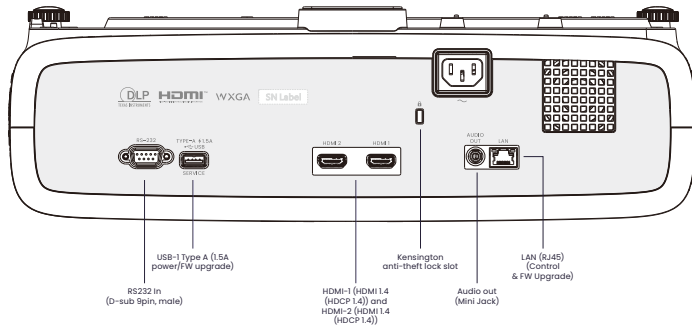

INPUT AND OUTPUT TERMINALS