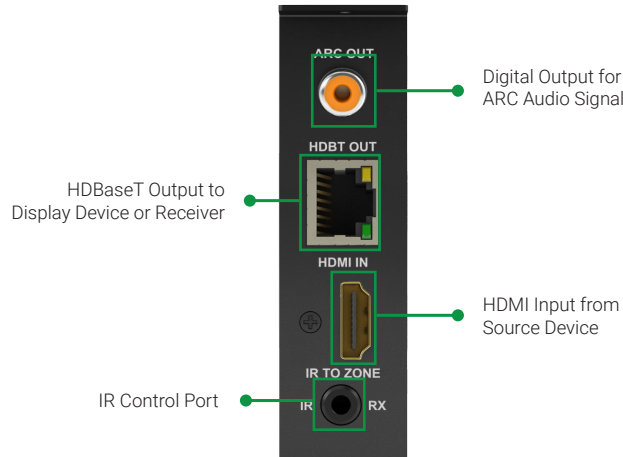

H2 Matrix modular card with Class A HDBaseT™, ARC output and HDCP 2.2 (4K: 70m/230ft | 1080p: 100m/328ft)

TX-H2-ARC

Specification Sheet

WyreStorm - Because the Technology Matters.

Introduction

Do even more with all that 4K UHD content with ARC supporting transmission of on-demand 5.1 audio content that really makes the most of SmartTVs.

Key Features

- HDMI input
- HDBaseT Output - Transmitting Class A HDBaseT™ which includes video, audio, control and power up to 70m/230ft of 4K and 100m/328ft of 1080p
- ARC Output - ARC supporting transmissions of on-demand 5.1 audio content; making the most of SmartTVs
- IR RX - Allows control signals to be sent to the sink device

Compatible Models: MX-0606-HDBT-H2C | MX-0808-HDBT-H2C

In the Box

1x TX-H2-ARC Modular Card